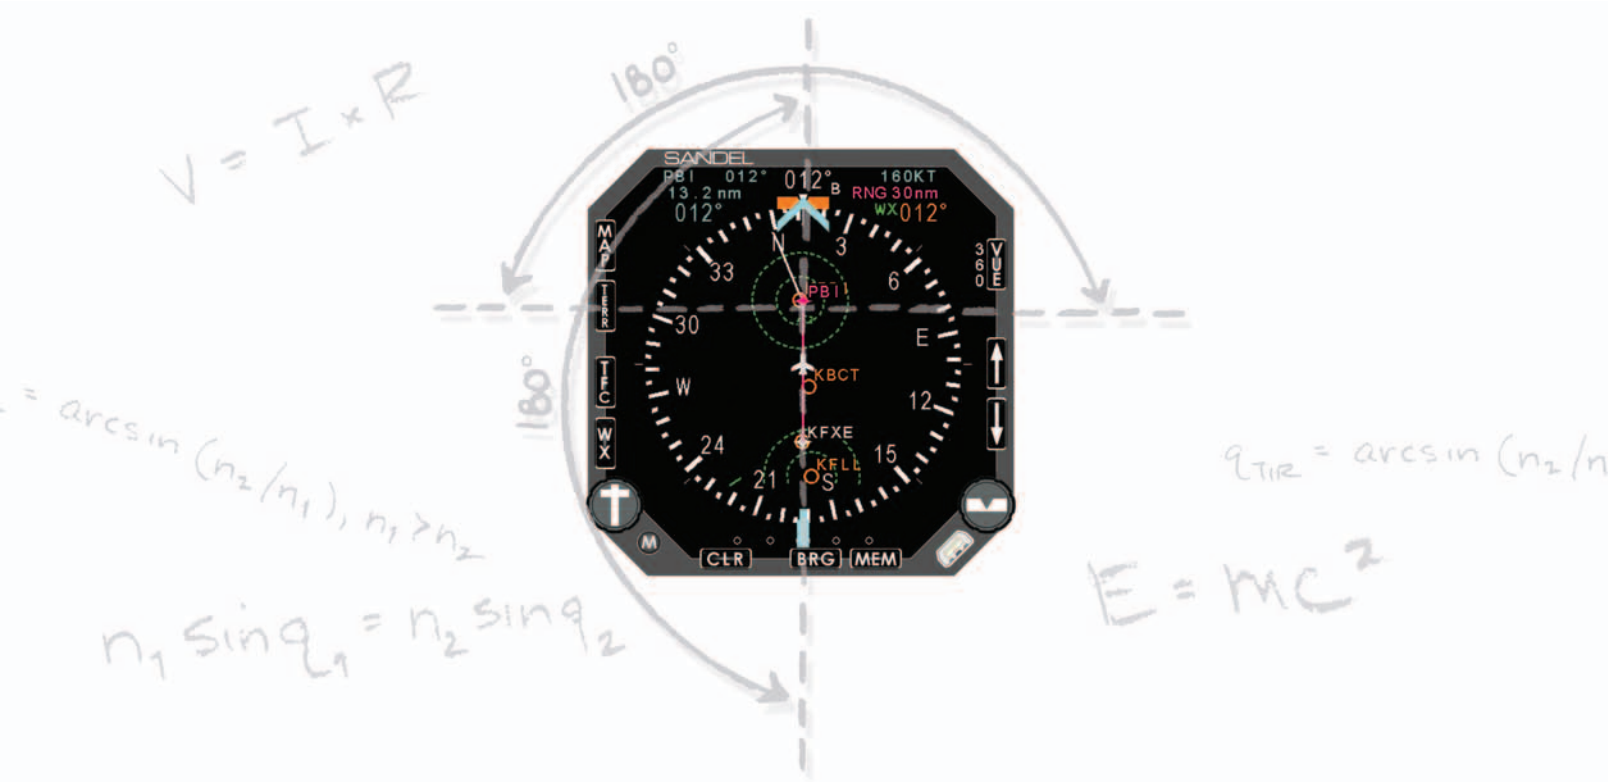

Yeah, it's an HSI, like Einstein was a math teacher.

Introducing the new 360° Sandel SN3500 EHSI.

With patented light-bending technology and a 360° viewing angle (180° left/right and 180° up/down), the revolutionary SN3500 EHSI sets a new standard for compact HSIs.

Using the advanced display technology developed for the newest generation of aircraft, the SN3500's bright, high-contrast screen gives you incredible readability in any lighting. Its powerful, easy-to-use HSI

functions are unmatched among 3-ATI units, and its multiple navigation modes and Stormscope®, TAWS and TCAS I/Mode 'S' traffic interfaces keep you current with dynamic flight environments.

Add expandable I/O for datalink weather and MIL-SPEC vibration resistance, and the SN3500 is, quite simply, a work of genius.